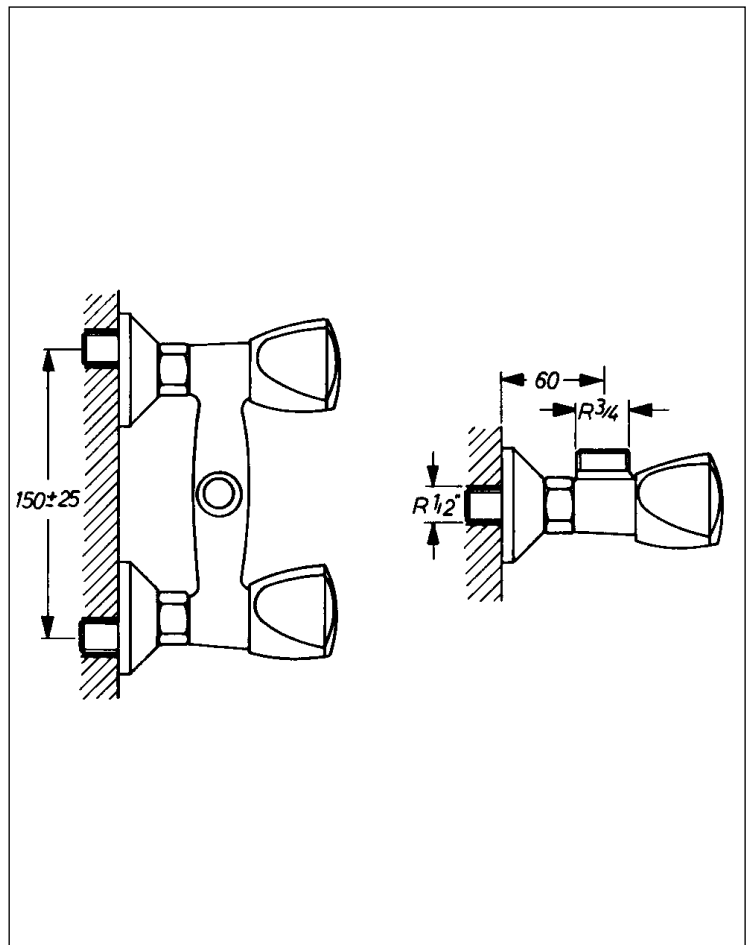

## KAJA CLASSIC Shower mixer DN 15

P-IX 7758/IB  
flow rate B  
output 23 l/min at 3 bar flow rate

shower hose connection 3/4"  
concealed S-connectors,

without shower combination

finish	code with Crown handle	code with Acrylic handle	code with Star handle
chrome	26205-1-C	26205-2-C	26205-3-C