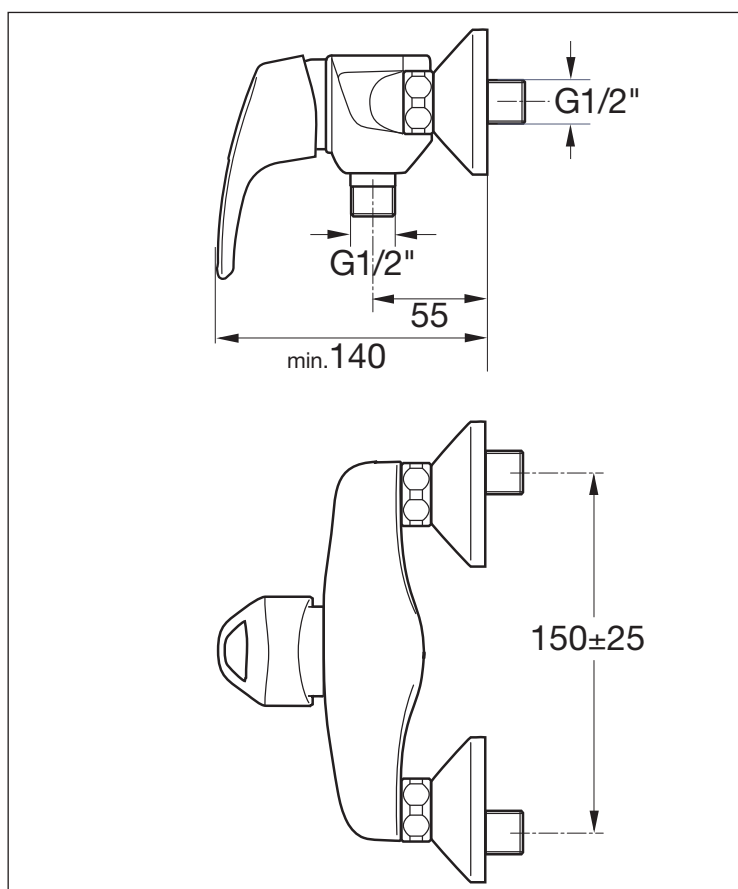

MIX

KAJA MIX Single-lever shower mixer PA-IX 7741/IB with shower set

flow rate B
output 19 l/min
at 3 bar flow pressure

shower hose connection 1/2",
back-flow preventer, concealed
S-connectors, mixing cartridge
with SiC-/ceramic-discs
and adjustable temperature limiter

finish		
	code with solid lever	code with loop lever
chrome	33645-C	36645-C
velour chrome	33645-E	36645-E
white	33645-W	36645-W
stainless steel		
finish	33645-ESO	36645-ESO
high-grade brass	33645-EM	36645-EM
aranja	33645-A	36645-A

different product options (see following pages)

without shower set

MIX

KAJA MIX Single-lever shower mixer

flow rate B
output 19 l/min
at 3 bar flow pressure

shower hose connection 1/2",
back-flow preventer, concealed
S-connectors, mixing cartridge
with SiC-/ceramic-discs
and adjustable temperature limiter,
without shower combination