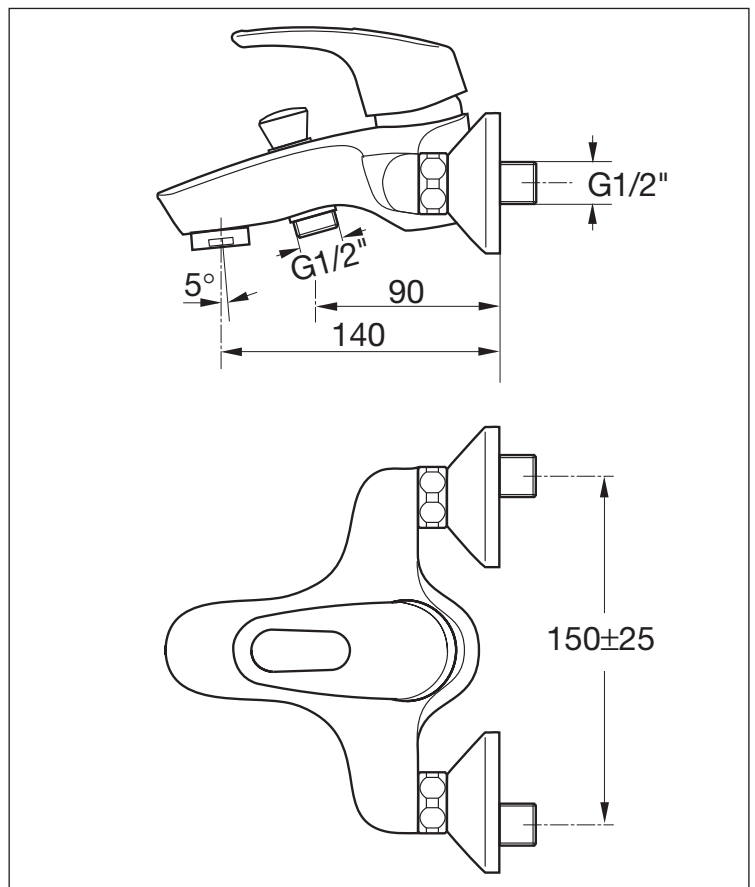

## KAJA MIX Single-lever bath and shower mixer DN15 with shower set

automatic conversion bath tub/shower outlet, aerator M28x1, shower hose connection 1/2", back-flow preventer, concealed S-connectors, mixing cartridge with SiC-/ceramic-discs and adjustable temperature limiter

with shower combination:  
shower hose 125 cm,  
3-function-handshower  
and wall-support

finish	 code with solid lever	 code with loop lever
chrome	33445-C	36445-C
velour chrome	33445-E	36445-E
white	33445-W	36445-W
stainless steel		
finish	33445-ESO	36445-ESO
high-grade brass	33445-EM	36445-EM
aranja	33445-A	36445-A
bronze	33445-B	36445-B
<b>different product options</b> (see following pages)		
without shower set		

## KAJA MIX Single-lever bath and shower mixer DN15

automatic conversion bath tub/shower outlet, aerator M28x1, shower hose connection 1/2", back-flow preventer, concealed S-connectors, mixing cartridge with SiC-/ceramic-discs and adjustable temperature limiter