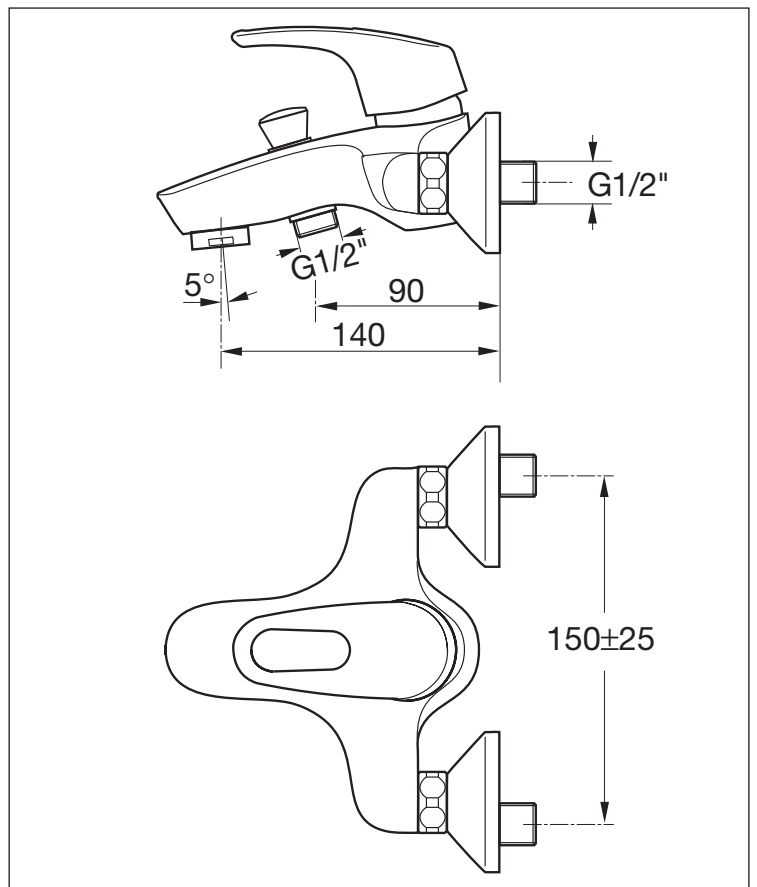

## KAJA MIX Single-lever bath and shower mixer DN15 with shower set

automatic conversion bath tub/shower outlet, aerator M28x1, shower hose connection 1/2", back-flow preventer, concealed S-connectors, mixing cartridge with SiC-/ceramic-discs and adjustable temperature limiter

with shower combination:  
shower hose 125 cm,  
3-function-handshower  
and wall-support

finish	 code with solid lever	 code with loop lever
chrome	33445-C	36445-C
velour chrome	33445-E	36445-E
white	33445-W	36445-W
stainless steel		
finish	33445-ESO	36445-ESO
high-grade brass	33445-EM	36445-EM
aranja	33445-A	36445-A
bronze	33445-B	36445-B
<b>different product options</b> (see following pages)		
without shower set		

## KAJA MIX Single-lever bath and shower mixer DN15

automatic conversion bath tub/shower outlet, aerator M28x1, shower hose connection 1/2", back-flow preventer, concealed S-connectors, mixing cartridge with SiC-/ceramic-discs and adjustable temperature limiter