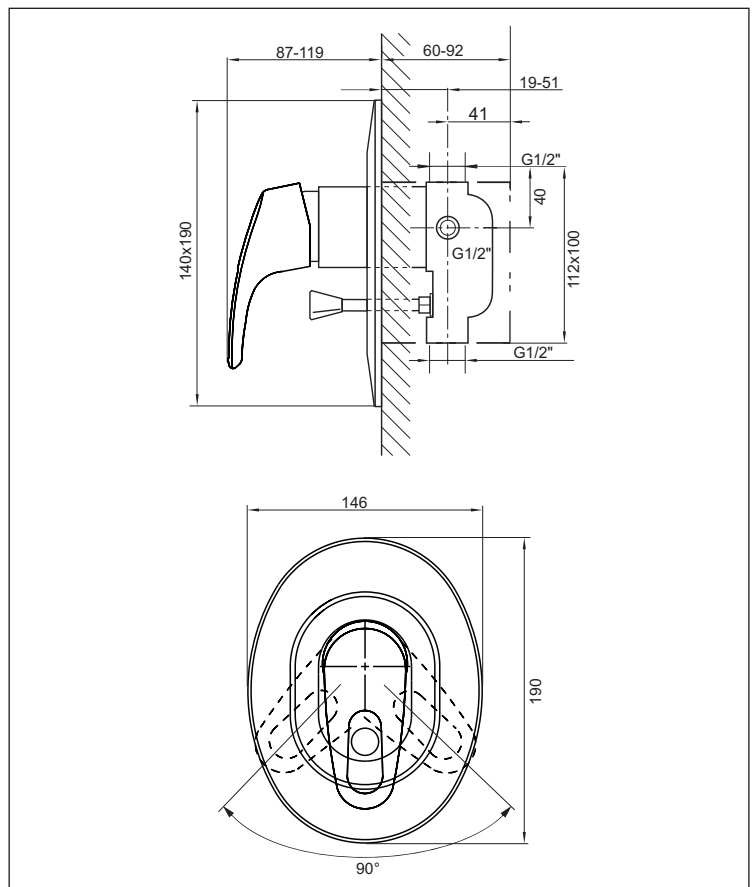

KAJA MIX Single-lever bath and shower mixer for concealed installation

automatic conversion
bath tub/shower outlet,
cover plate,
sleeve,
lever

finish	code with solid lever	code with loop lever
chrome	33452-C	36452-C
chrome/gold	33452-C/G	36452-C/G
velour chrome	33452-E	36452-E
white	33452-W	36452-W
white/gold	33452-W/G	36452-W/G
stainless steel		
finish	33452-ESO	36452-ESO
high-grade brass	33452-EM	36452-EM
aranja	33452-A	36452-A
aranja/gold	33452-A/G	36452-A/G
bronze	33452-B	36452-B

different product options (see following pages)

Concealed bodies