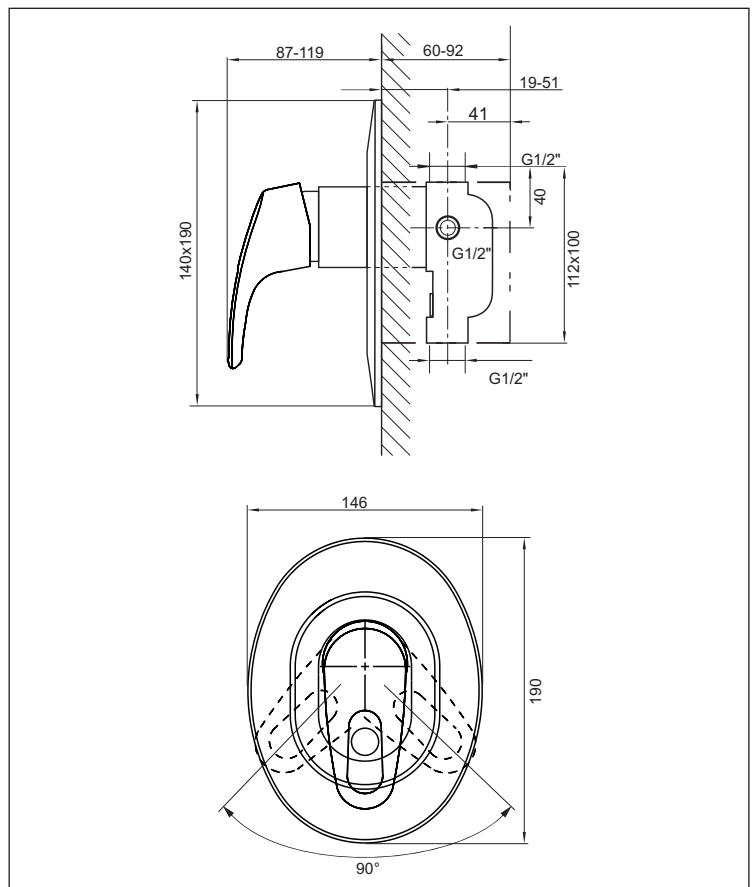

KAJA MIX Single-lever shower mixer for concealed installation

cover plate,
sleeve,
lever

finish	code with solid lever	code with loop lever
chrome	33462-C	36462-C
chrome/gold	33462-C/G	36462-C/G
velour chrome	33462-E	36462-E
white	33462-W	36462-W
white/gold	33462-W/G	36462-W/G
stainless steel		
finish	33462-ESO	36462-ESO
high-grade brass	33462-EM	36462-EM
aranja	33462-A	36462-A
aranja/gold	33462-A/G	36462-A/G
bronze	33462-B	36462-B

different product options (see following pages)

Concealed bodies